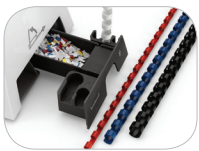

STARLET™ 2+ (120)

Personal Binding Machine

Edge Guide
Pinpoint document punch alignment with enhanced accuracy edge guide.

Comb/Document Guide
Guide makes it easy to match the right comb up with your document.

Burst Out Waste Tray
Prevents jamming.

Model No.	Starlet™ 2+ (120)
Item No.	5227701
Binding Type	Plastic Comb
Punching Capacity	12 Sheets
Punching Type	Manual
Binding Capacity	120 Sheets
Punching	Horizontal
Binding Element Selector	Yes
Dimensions	5.5" x 19.5" x 8"
Warranty	2 Years